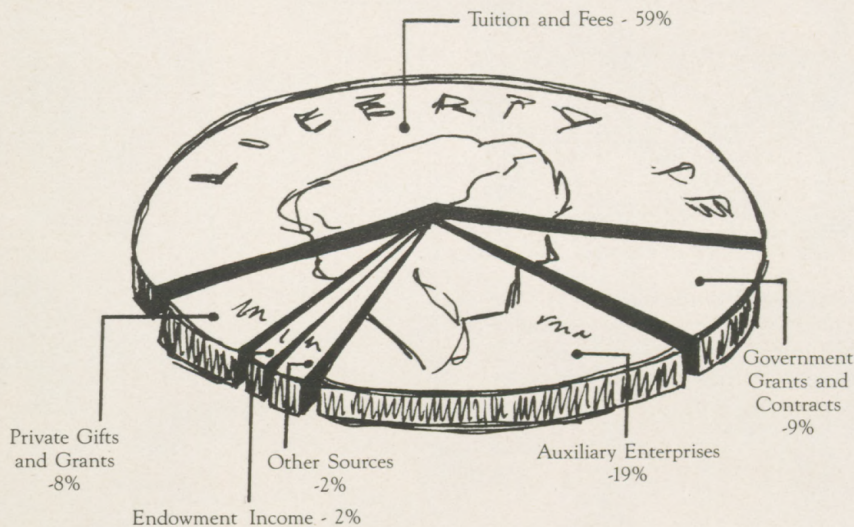

1986-87 Otterbein College Budget

$9,898,900	Tuition and Fees
1,563,300	Governmental Grants and Contracts
1,363,000	Private Gifts and Grants
410,500	Endowment Income
3,178,400	Auxiliary Enterprises
416,000	Other Sources
$16,830,100	Total Income

Income