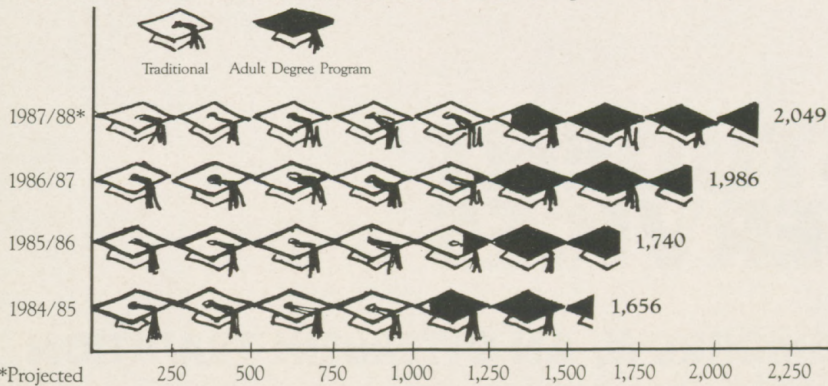

Admission Programs Attract Record Number of Prospective Students

Otterbein hosted a record-breaking 675 students and their parents October 4, 1986 during the annual High School Day.

Most of High School Day was spent in academic sessions that allowed students to learn more about an academic program of their interest and in gatherings that enabled them to talk with faculty members.

Entertainment by Opus Zero, one of Otterbein's select music groups, and a campus tour by the Host and Tour staff of 45 Otterbein students also was provided.

High School Day is one of four programs conducted by the Office of Admission throughout the year to introduce prospective students to life at Otterbein. The other three are Academic Interest Day, where high school students focus on academic vocation; Minority Student day, encouraging minority youths to consider Otterbein's educational possibilities; and High School Day for Juniors, focusing on the college selection process, financial aid and career planning.

Registration figures to date for the first of these Admission programs, High School Day, to be held October 3, 1987, are well above last year's, reflecting increased interest and higher enrollment in Otterbein over the past several years. ■

Student Enrollment 1984 - 1988

Basketball Graduates Excel On and Off Court

Members of the starting lineup of the 1986-87 basketball team excelled off the court as well as on combining for a 3.2 grade-point average over four years at Otterbein College. Posing for family and friends following the 1987 Commencement are (L-R) student manager Bill Pollock; starters Mark Zawadzki, Tim Dierks, Dick Hempy, Steve Brown and Todd McDonald; and head coach Dick Reynolds. The Cardinals compiled a 93-21 record for an 81.6 winning percentage, and made three appearances in the NCAA Tournament during the four-year reign of these graduates. Zawadzki and McDonald graduated with honors.

Event Features "International Flavor"

A screening of the movie, "El Norte," food sampling of international dishes and dancing was all a part of Otterbein's "International Week" held March 1 through 6.

Mr. James Carr, former foreign student adviser, said, "The purpose of the week's events is to help the American students become more aware of the presence of international students on campus."

Among other events, a local black dance troupe, "Uhuru," performed and international table games were played. According to Carr, 22 countries were represented on campus by 48 international students during the 1986-87 academic year. ■

Otterbein Chapel Undergoes Cosmetic Improvements

Otterbein's chapel received new track lighting and wall hangings during spring and summer. These additions complement improvements to the chapel that began in Summer 1985.

The chapel is located in what was formerly known as Barlow Hall, located on the south end of Clements Hall.

Other improvements will include the installation of stained glass windows which once hung in Towers Hall.

Chaplain Monty Bradley commented that the chapel provides a main base for the religious activities such as the Baptist Student Union, Christian Support Group and Otterbein Christian Fellowship.

Funds for the chapel improvements were provided through a bequest from the estate of Harold McMillan H'59, and a grant from the Booth Ferris Foundation. ■