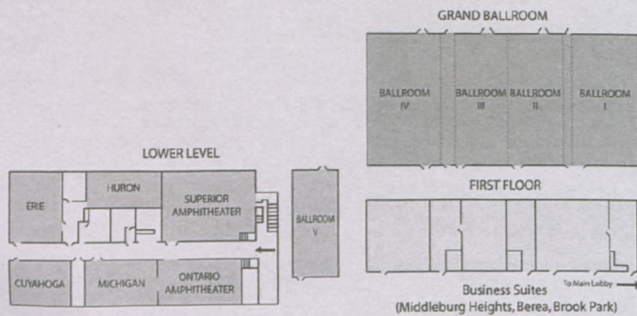

Let the Crowne Plaza Cleveland Airport plan your next meeting.

Crowne Plaza understands that planning and hosting a meeting is a complex job that can be overwhelming to even the most seasoned meeting planner. That's why we developed a wide range of helpful services to make meeting planning a lot more manageable.

- 2-Hour Response Guarantee – We'll return your initial inquiry within 2 hours, guaranteed, and provide a proposal by the next business day. If not, your master account will be discounted by 5% once the meeting has been booked and completed.
- Crowne Meetings Director – An experienced meeting professional and your single point of contact to help plan, coordinate and execute your meeting.
- Daily Meetings Debrief – Receive a complete itemization of all accounting for that day's expenditures to help you manage your budget.
- Priority Club Meeting Rewards – Enroll and you'll receive three points for every U.S. Dollar spent on qualified meetings. Points never expire and you can redeem points for free hotel nights, airline miles, brand-name merchandise certificates or towards savings on future meetings.