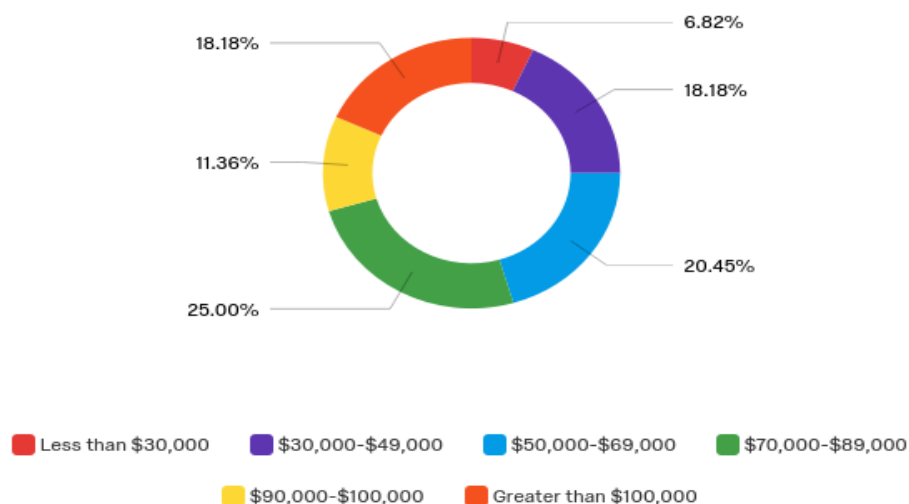

Student Learning Outcomes:

	Strongly agree	N	Agree	N	Disagree	N	Strongly disagree	N
Otterbein prepared me with advanced knowledge in my discipline.	48.94%	23	46.81%	22	4.26%	2	0.00%	0
Otterbein enhanced my ability to review and use current research, data and information.	46.81%	22	51.06%	24	0.00%	0	2.13%	1
Otterbein enhanced my ability to form ideas and solve problems.	44.68%	21	48.94%	23	6.38%	3	0.00%	0
Otterbein's curriculum helped me address the values and ethics critical in my field of practice.	46.81%	22	44.68%	21	4.26%	2	4.26%	2
My graduate education at Otterbein encouraged me to remain open to new ideas and knowledge.	51.06%	24	44.68%	21	2.13%	1	2.13%	1

My job before and after graduation:

Your job and/or position title prior to earning your graduate degree:	Your job and/or position title after earning your graduate degree:
Paraprofessional/teacher's aide ----->	Intervention Specialist
Sr. Systems Engineer----->	IT Manager
Barista----->	Teacher
RN----->	CNP (Certified Nurse Practitioner)
Fitness Attendant----->	Health Fitness Professional
Talent Acquisition Intern----->	HR Specialist
EMT----->	Planning Manager
Staff RN. BSN----->	CRNA (Certified Registered Nurse Anesthetist)

Current salary range: