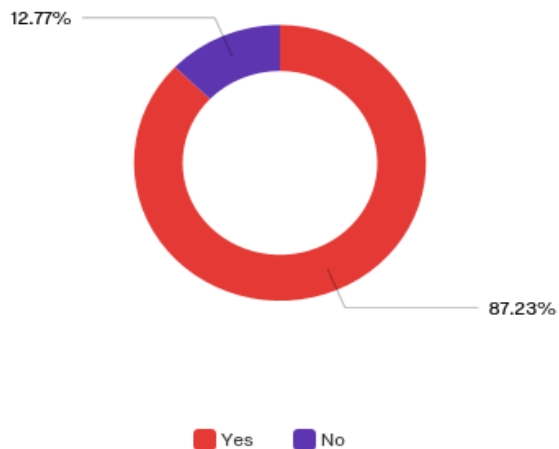

Graduate School Alumni Survey 2018

The Graduate School Alumni Survey was sent out in the Spring of 2019. Responders (**148 graduates** from summer 2017 through spring 2018) reflected on their time and experiences at Otterbein University, and about their professional careers.

* 33.6% response rate

PRIMARY work status after graduation:

Using my Otterbein graduate degree in current profession:

Student Learning Outcomes:

	Strongly agree	N	Agree	N	Disagree	N	Strongly disagree	N
Otterbein prepared me with advanced knowledge in my discipline.	48.94%	23	46.81%	22	4.26%	2	0.00%	0
Otterbein enhanced my ability to review and use current research , data and information.	46.81%	22	51.06%	24	0.00%	0	2.13%	1
Otterbein enhanced my ability to form ideas and solve problems .	44.68%	21	48.94%	23	6.38%	3	0.00%	0
Otterbein's curriculum helped me address the values and ethics critical in my field of practice.	46.81%	22	44.68%	21	4.26%	2	4.26%	2
My graduate education at Otterbein encouraged me to remain open to new ideas and knowledge .	51.06%	24	44.68%	21	2.13%	1	2.13%	1