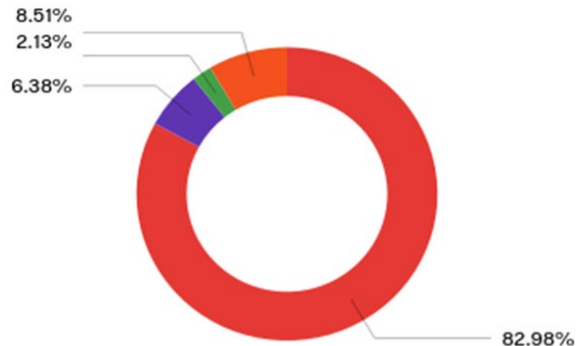

Graduate School Alumni Survey 2018

The Graduate School Alumni Survey was sent out in the Spring of 2019. Responders (**148 graduates** from summer 2017 through spring 2018) reflected on their time and experiences at Otterbein University, and about their professional careers.

* 33.6% response rate

PRIMARY work status after graduation:

Using my Otterbein graduate degree in current profession: